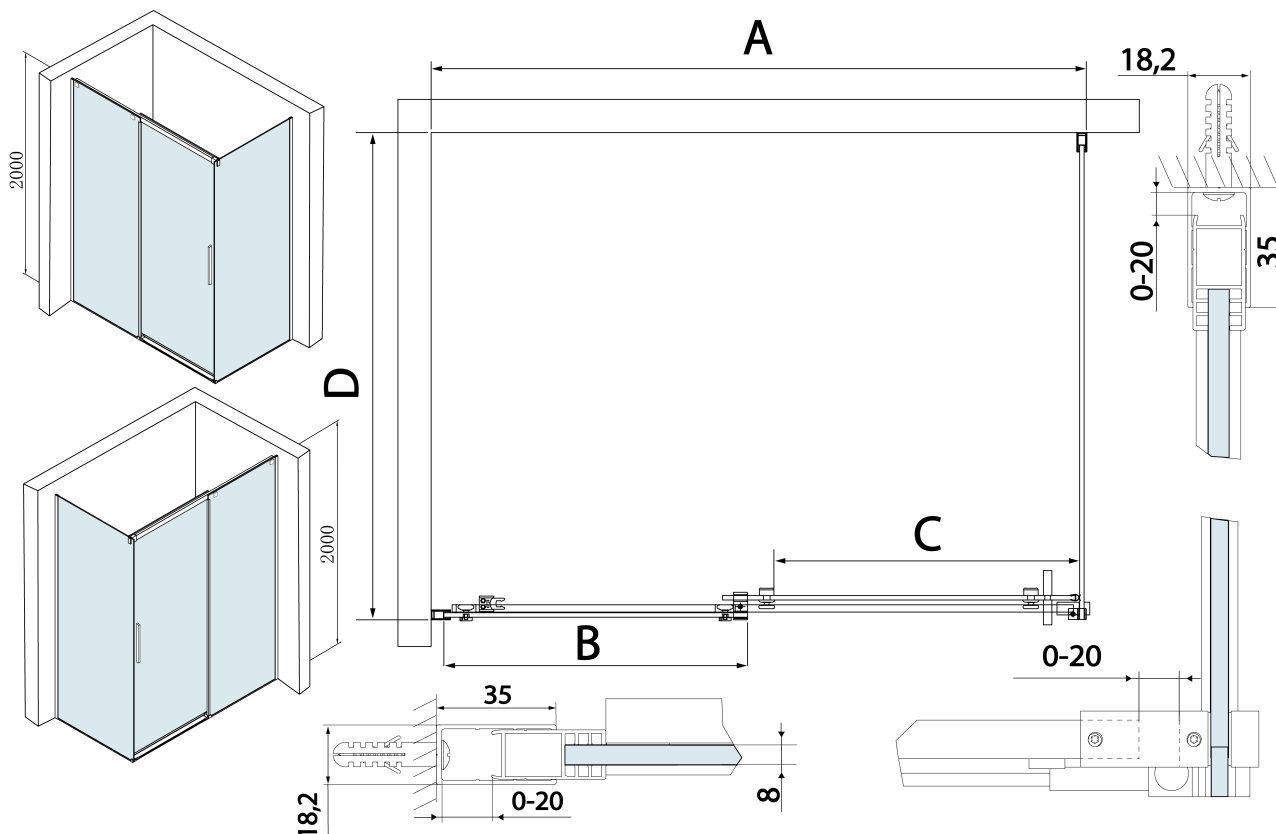

# Produktový list

Objednací kód: **TL1410-5005**

**THRON LINE ROUND** obdélníkový sprchový kout  
1400x1000mm, kulaté pojezdy

MODEL	A	B	C	D
TL1070-500x	990-1020	458mm	396mm	680-695
TL1080-500x	990-1020	458mm	396mm	780-795
TL1090-500x	990-1020	458mm	396mm	880-895
TL1010-500x	990-1020	458mm	396mm	980-995
TL1170-500x	1090-1110	508mm	446mm	680-695
TL1180-500x	1090-1110	508mm	446mm	780-795
TL1190-500x	1090-1110	508mm	446mm	880-895
TL1110-500x	1090-1110	508mm	446mm	980-995
TL1270-500x	1190-1210	558mm	496mm	680-695
TL1280-500x	1190-1210	558mm	496mm	780-795
TL1290-500x	1190-1210	558mm	496mm	880-895
TL1210-500x	1190-1210	558mm	496mm	980-995
TL1370-500x	1290-1310	608mm	546mm	680-695
TL1380-500x	1290-1310	608mm	546mm	780-795

MODEL	A	B	C	D
TL1390-500x	1290-1310	608mm	546mm	880-895
TL1310-500x	1290-1310	608mm	546mm	980-995
TL1470-500x	1390-1410	658mm	596mm	680-695
TL1480-500x	1390-1410	658mm	596mm	780-795
TL1490-500x	1390-1410	658mm	596mm	880-895
TL1410-500x	1390-1410	658mm	596mm	980-995
TL1570-500x	1490-1510	708mm	646mm	680-695
TL1580-500x	1490-1510	708mm	646mm	780-795
TL1590-500x	1490-1510	708mm	646mm	880-895
TL1510-500x	1490-1510	708mm	646mm	980-995
TL1670-500x	1590-1610	808mm	646mm	680-695
TL1680-500x	1590-1610	808mm	646mm	780-795
TL1690-500x	1590-1610	808mm	646mm	880-895
TL1610-500x	1590-1610	808mm	646mm	980-995