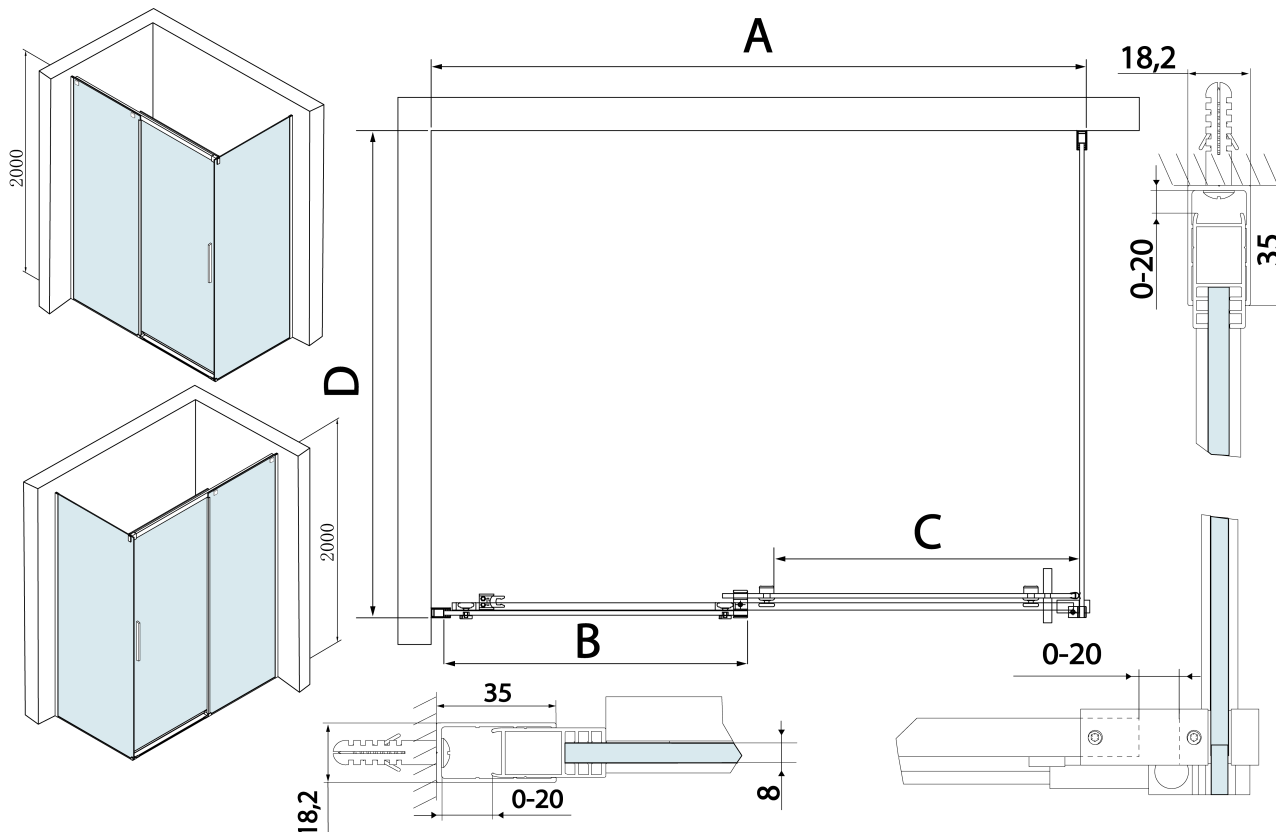

Produktový list

Objednací kód: **TL1190-5005**

THRON LINE ROUND obdélníkový sprchový kout
1100x900mm, kulaté pojezdy

MODEL	A	B	C	D
TL1070-500x	990-1020	458mm	396mm	680-695
TL1080-500x	990-1020	458mm	396mm	780-795
TL1090-500x	990-1020	458mm	396mm	880-895
TL1010-500x	990-1020	458mm	396mm	980-995
TL1170-500x	1090-1110	508mm	446mm	680-695
TL1180-500x	1090-1110	508mm	446mm	780-795
TL1190-500x	1090-1110	508mm	446mm	880-895
TL1110-500x	1090-1110	508mm	446mm	980-995
TL1270-500x	1190-1210	558mm	496mm	680-695
TL1280-500x	1190-1210	558mm	496mm	780-795
TL1290-500x	1190-1210	558mm	496mm	880-895
TL1210-500x	1190-1210	558mm	496mm	980-995
TL1370-500x	1290-1310	608mm	546mm	680-695
TL1380-500x	1290-1310	608mm	546mm	780-795

MODEL	A	B	C	D
TL1390-500x	1290-1310	608mm	546mm	880-895
TL1310-500x	1290-1310	608mm	546mm	980-995
TL1470-500x	1390-1410	658mm	596mm	680-695
TL1480-500x	1390-1410	658mm	596mm	780-795
TL1490-500x	1390-1410	658mm	596mm	880-895
TL1410-500x	1390-1410	658mm	596mm	980-995
TL1570-500x	1490-1510	708mm	646mm	680-695
TL1580-500x	1490-1510	708mm	646mm	780-795
TL1590-500x	1490-1510	708mm	646mm	880-895
TL1510-500x	1490-1510	708mm	646mm	980-995
TL1670-500x	1590-1610	808mm	646mm	680-695
TL1680-500x	1590-1610	808mm	646mm	780-795
TL1690-500x	1590-1610	808mm	646mm	880-895
TL1610-500x	1590-1610	808mm	646mm	980-995