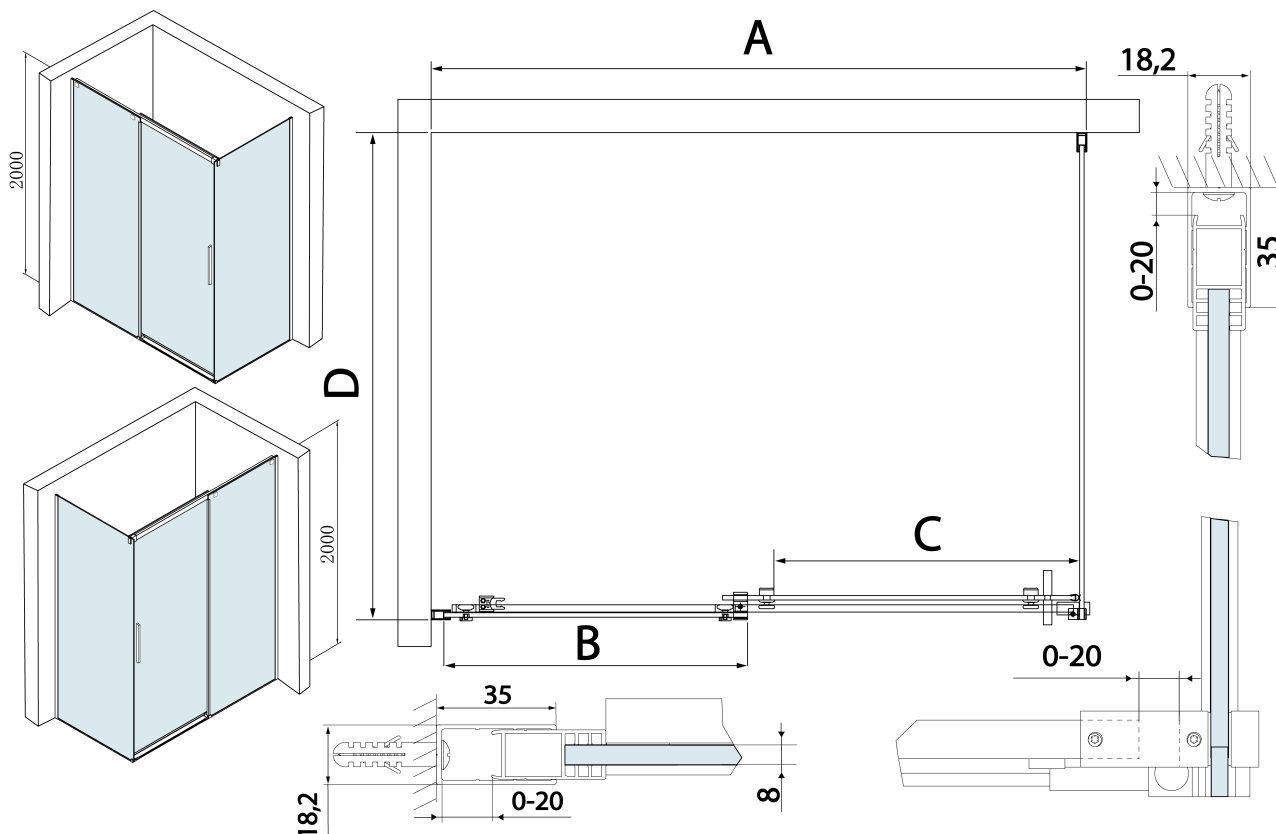

# Produktový list

Objednací kód: **TL1070-5005**

**THRON LINE ROUND** obdélníkový sprchový kout  
1000x700mm, kulaté pojezdy

| MODEL       | A         | B     | C     | D       |
|-------------|-----------|-------|-------|---------|
| TL1070-500x | 990-1020  | 458mm | 396mm | 680-695 |
| TL1080-500x | 990-1020  | 458mm | 396mm | 780-795 |
| TL1090-500x | 990-1020  | 458mm | 396mm | 880-895 |
| TL1010-500x | 990-1020  | 458mm | 396mm | 980-995 |
| TL1170-500x | 1090-1110 | 508mm | 446mm | 680-695 |
| TL1180-500x | 1090-1110 | 508mm | 446mm | 780-795 |
| TL1190-500x | 1090-1110 | 508mm | 446mm | 880-895 |
| TL1110-500x | 1090-1110 | 508mm | 446mm | 980-995 |
| TL1270-500x | 1190-1210 | 558mm | 496mm | 680-695 |
| TL1280-500x | 1190-1210 | 558mm | 496mm | 780-795 |
| TL1290-500x | 1190-1210 | 558mm | 496mm | 880-895 |
| TL1210-500x | 1190-1210 | 558mm | 496mm | 980-995 |
| TL1370-500x | 1290-1310 | 608mm | 546mm | 680-695 |
| TL1380-500x | 1290-1310 | 608mm | 546mm | 780-795 |

| MODEL       | A         | B     | C     | D       |
|-------------|-----------|-------|-------|---------|
| TL1390-500x | 1290-1310 | 608mm | 546mm | 880-895 |
| TL1310-500x | 1290-1310 | 608mm | 546mm | 980-995 |
| TL1470-500x | 1390-1410 | 658mm | 596mm | 680-695 |
| TL1480-500x | 1390-1410 | 658mm | 596mm | 780-795 |
| TL1490-500x | 1390-1410 | 658mm | 596mm | 880-895 |
| TL1410-500x | 1390-1410 | 658mm | 596mm | 980-995 |
| TL1570-500x | 1490-1510 | 708mm | 646mm | 680-695 |
| TL1580-500x | 1490-1510 | 708mm | 646mm | 780-795 |
| TL1590-500x | 1490-1510 | 708mm | 646mm | 880-895 |
| TL1510-500x | 1490-1510 | 708mm | 646mm | 980-995 |
| TL1670-500x | 1590-1610 | 808mm | 646mm | 680-695 |
| TL1680-500x | 1590-1610 | 808mm | 646mm | 780-795 |
| TL1690-500x | 1590-1610 | 808mm | 646mm | 880-895 |
| TL1610-500x | 1590-1610 | 808mm | 646mm | 980-995 |