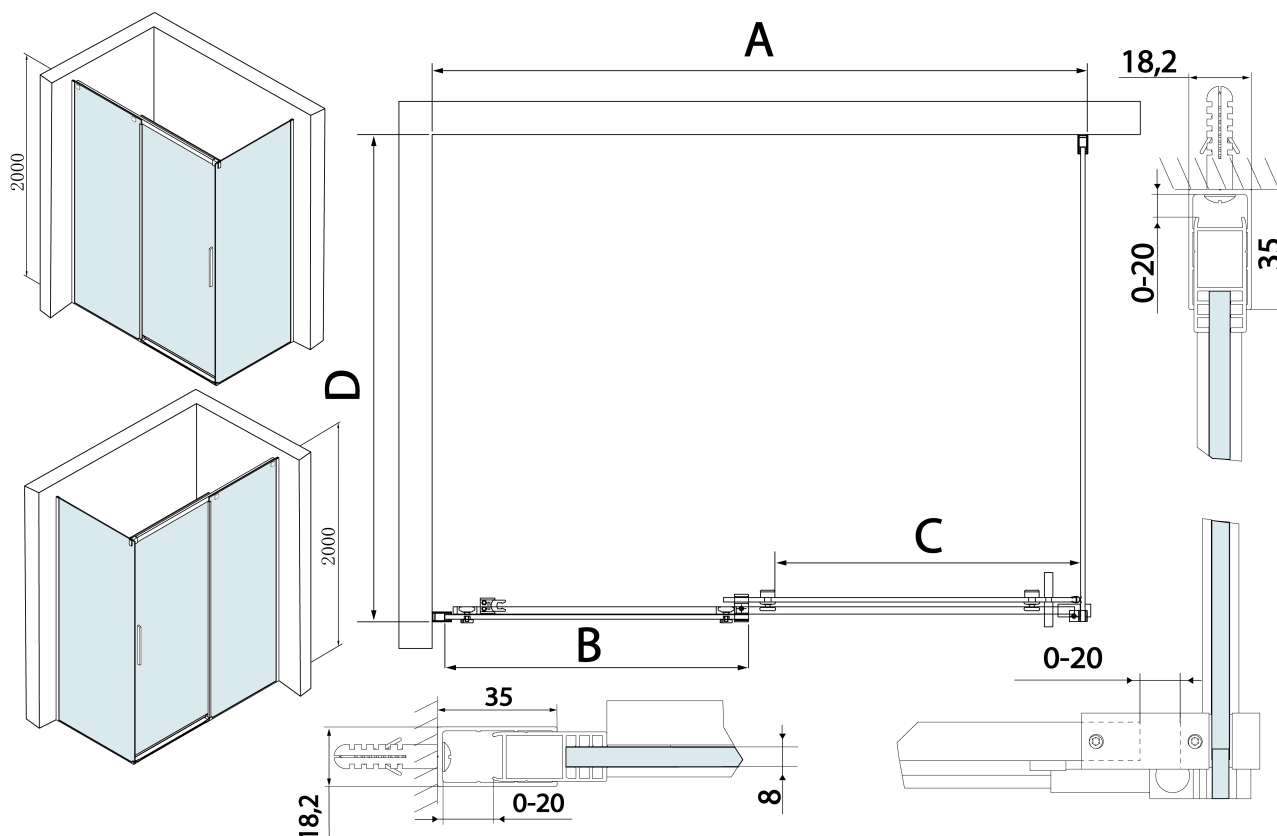

# Produktový list

Objednací kód: **TL1010-5005**

**THRON LINE ROUND** čtvercový sprchový kout  
1000x1000mm, kulaté pojezdy

MODEL	A	B	C	D
TL1070-500x	990-1020	458mm	396mm	680-695
TL1080-500x	990-1020	458mm	396mm	780-795
TL1090-500x	990-1020	458mm	396mm	880-895
TL1010-500x	990-1020	458mm	396mm	980-995
TL1170-500x	1090-1110	508mm	446mm	680-695
TL1180-500x	1090-1110	508mm	446mm	780-795
TL1190-500x	1090-1110	508mm	446mm	880-895
TL1110-500x	1090-1110	508mm	446mm	980-995
TL1270-500x	1190-1210	558mm	496mm	680-695
TL1280-500x	1190-1210	558mm	496mm	780-795
TL1290-500x	1190-1210	558mm	496mm	880-895
TL1210-500x	1190-1210	558mm	496mm	980-995
TL1370-500x	1290-1310	608mm	546mm	680-695
TL1380-500x	1290-1310	608mm	546mm	780-795

MODEL	A	B	C	D
TL1390-500x	1290-1310	608mm	546mm	880-895
TL1310-500x	1290-1310	608mm	546mm	980-995
TL1470-500x	1390-1410	658mm	596mm	680-695
TL1480-500x	1390-1410	658mm	596mm	780-795
TL1490-500x	1390-1410	658mm	596mm	880-895
TL1410-500x	1390-1410	658mm	596mm	980-995
TL1570-500x	1490-1510	708mm	646mm	680-695
TL1580-500x	1490-1510	708mm	646mm	780-795
TL1590-500x	1490-1510	708mm	646mm	880-895
TL1510-500x	1490-1510	708mm	646mm	980-995
TL1670-500x	1590-1610	808mm	646mm	680-695
TL1680-500x	1590-1610	808mm	646mm	780-795
TL1690-500x	1590-1610	808mm	646mm	880-895
TL1610-500x	1590-1610	808mm	646mm	980-995