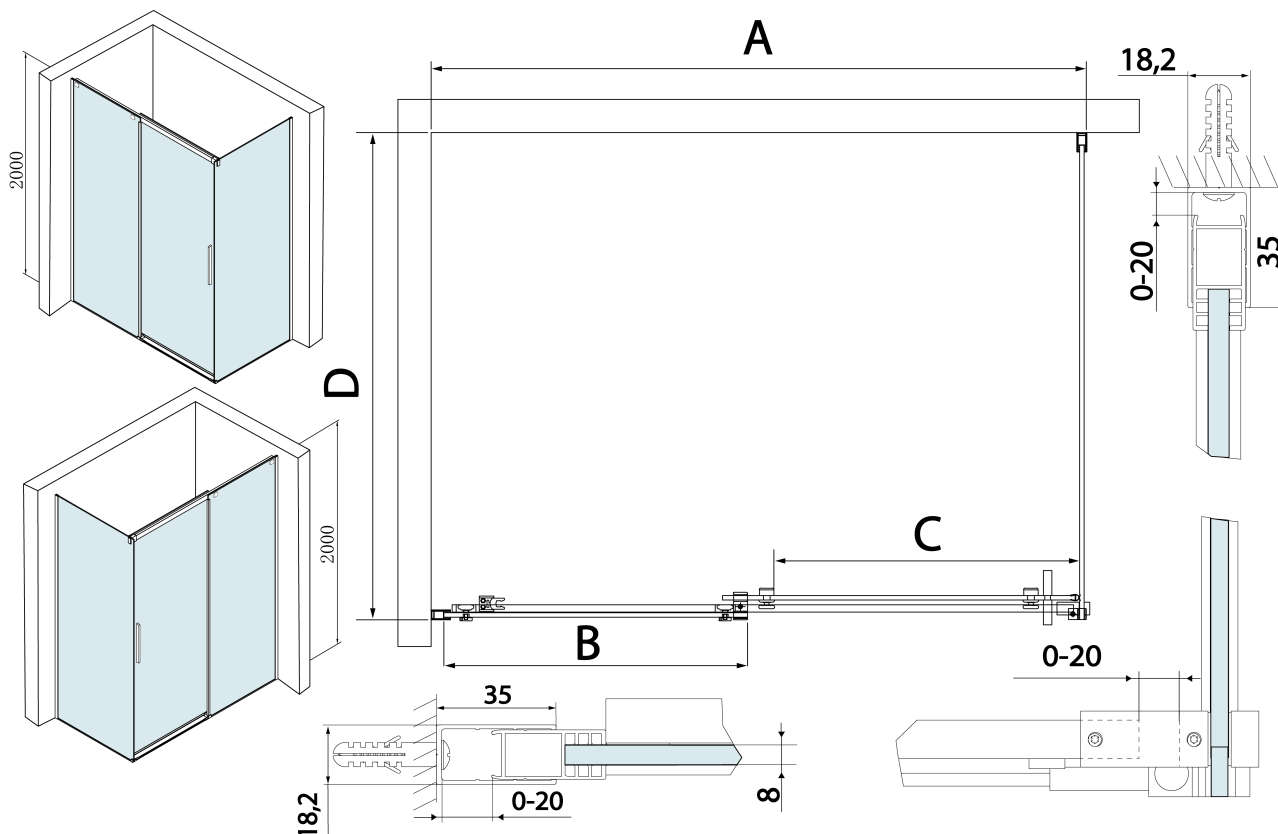

Produktový list

Objednací kód: **TL1510-5002**

THRON LINE SQUARE obdélníkový sprchový kout
1500x1000mm, hranaté pojezdy

MODEL	A	B	C	D
TL1070-500x	990-1020	458mm	396mm	680-695
TL1080-500x	990-1020	458mm	396mm	780-795
TL1090-500x	990-1020	458mm	396mm	880-895
TL1010-500x	990-1020	458mm	396mm	980-995
TL1170-500x	1090-1110	508mm	446mm	680-695
TL1180-500x	1090-1110	508mm	446mm	780-795
TL1190-500x	1090-1110	508mm	446mm	880-895
TL1110-500x	1090-1110	508mm	446mm	980-995
TL1270-500x	1190-1210	558mm	496mm	680-695
TL1280-500x	1190-1210	558mm	496mm	780-795
TL1290-500x	1190-1210	558mm	496mm	880-895
TL1210-500x	1190-1210	558mm	496mm	980-995
TL1370-500x	1290-1310	608mm	546mm	680-695
TL1380-500x	1290-1310	608mm	546mm	780-795

MODEL	A	B	C	D
TL1390-500x	1290-1310	608mm	546mm	880-895
TL1310-500x	1290-1310	608mm	546mm	980-995
TL1470-500x	1390-1410	658mm	596mm	680-695
TL1480-500x	1390-1410	658mm	596mm	780-795
TL1490-500x	1390-1410	658mm	596mm	880-895
TL1410-500x	1390-1410	658mm	596mm	980-995
TL1570-500x	1490-1510	708mm	646mm	680-695
TL1580-500x	1490-1510	708mm	646mm	780-795
TL1590-500x	1490-1510	708mm	646mm	880-895
TL1670-500x	1590-1610	808mm	646mm	680-695
TL1680-500x	1590-1610	808mm	646mm	780-795
TL1690-500x	1590-1610	808mm	646mm	880-895
TL1610-500x	1590-1610	808mm	646mm	980-995