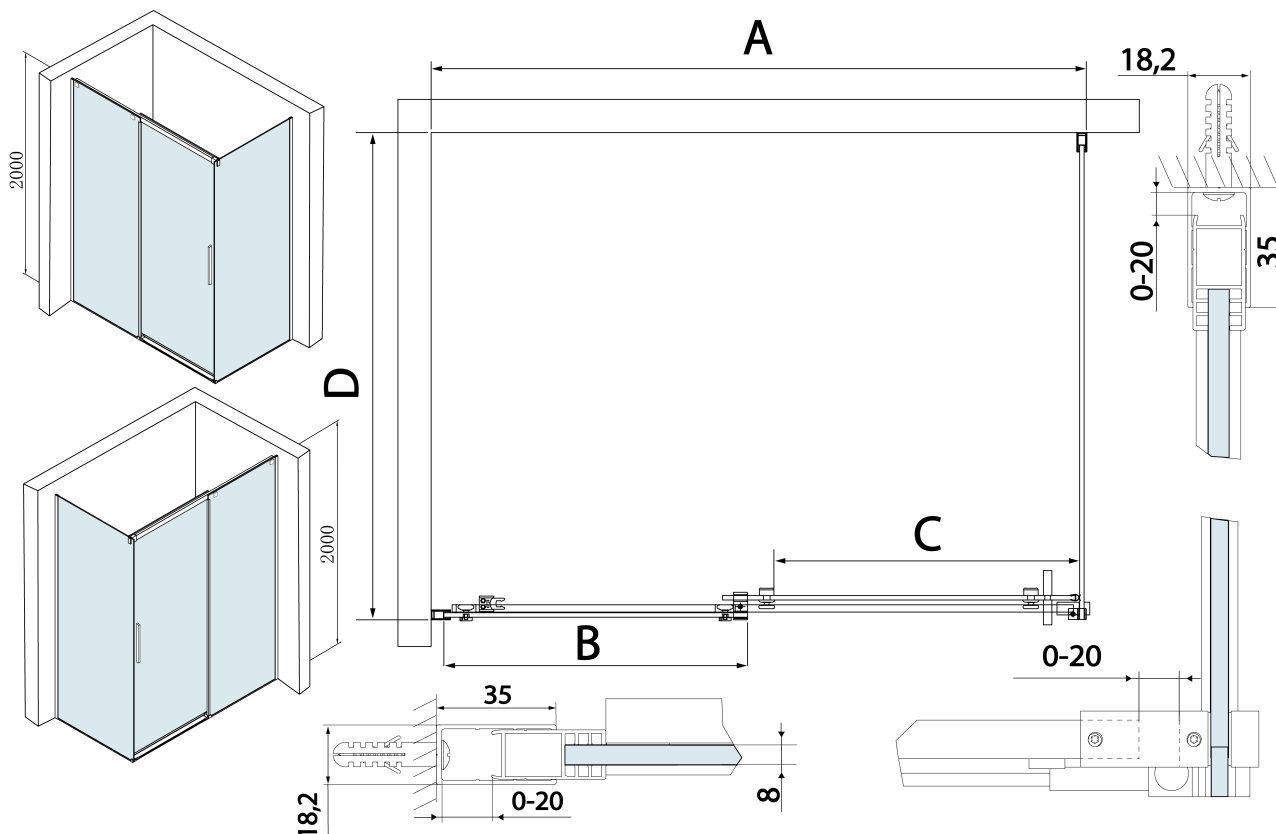

Produktový list

Objednací kód: **TL1410-5002**

THRON LINE SQUARE obdélníkový sprchový kout
1400x1000mm, hranaté pojezdy

MODEL	A	B	C	D
TL1070-500x	990-1020	458mm	396mm	680-695
TL1080-500x	990-1020	458mm	396mm	780-795
TL1090-500x	990-1020	458mm	396mm	880-895
TL1010-500x	990-1020	458mm	396mm	980-995
TL1170-500x	1090-1110	508mm	446mm	680-695
TL1180-500x	1090-1110	508mm	446mm	780-795
TL1190-500x	1090-1110	508mm	446mm	880-895
TL1110-500x	1090-1110	508mm	446mm	980-995
TL1270-500x	1190-1210	558mm	496mm	680-695
TL1280-500x	1190-1210	558mm	496mm	780-795
TL1290-500x	1190-1210	558mm	496mm	880-895
TL1210-500x	1190-1210	558mm	496mm	980-995
TL1370-500x	1290-1310	608mm	546mm	680-695
TL1380-500x	1290-1310	608mm	546mm	780-795

MODEL	A	B	C	D
TL1390-500x	1290-1310	608mm	546mm	880-895
TL1310-500x	1290-1310	608mm	546mm	980-995
TL1470-500x	1390-1410	658mm	596mm	680-695
TL1480-500x	1390-1410	658mm	596mm	780-795
TL1490-500x	1390-1410	658mm	596mm	880-895
TL1410-500x	1390-1410	658mm	596mm	980-995
TL1570-500x	1490-1510	708mm	646mm	680-695
TL1580-500x	1490-1510	708mm	646mm	780-795
TL1590-500x	1490-1510	708mm	646mm	880-895
TL1510-500x	1490-1510	708mm	646mm	980-995
TL1670-500x	1590-1610	808mm	646mm	680-695
TL1680-500x	1590-1610	808mm	646mm	780-795
TL1690-500x	1590-1610	808mm	646mm	880-895
TL1610-500x	1590-1610	808mm	646mm	980-995