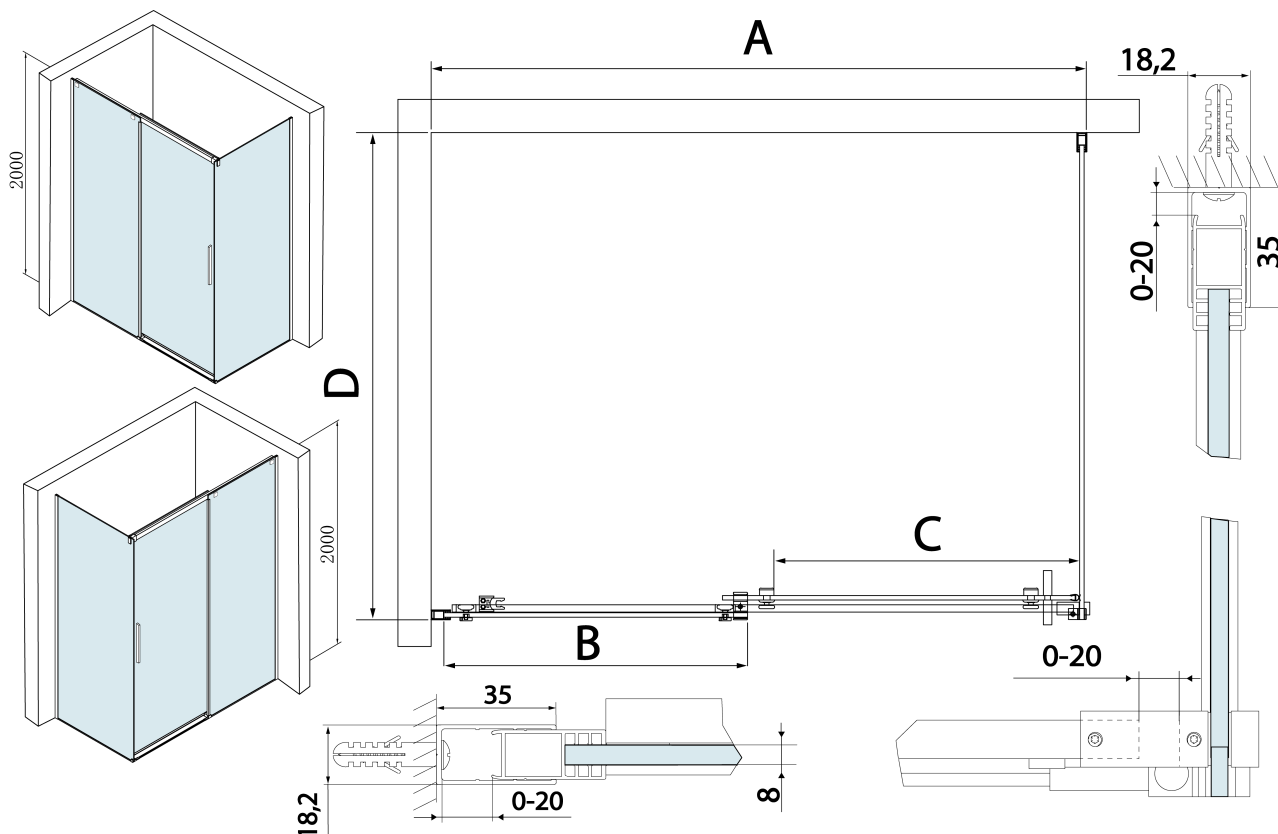

Produktový list

Objednací kód: **TL1210-5002**

THRON LINE SQUARE obdélníkový sprchový kout
1200x1000mm, hranaté pojezdy

MODEL	A	B	C	D
TL1070-500x	990-1020	458mm	396mm	680-695
TL1080-500x	990-1020	458mm	396mm	780-795
TL1090-500x	990-1020	458mm	396mm	880-895
TL1010-500x	990-1020	458mm	396mm	980-995
TL1170-500x	1090-1110	508mm	446mm	680-695
TL1180-500x	1090-1110	508mm	446mm	780-795
TL1190-500x	1090-1110	508mm	446mm	880-895
TL1110-500x	1090-1110	508mm	446mm	980-995
TL1270-500x	1190-1210	558mm	496mm	680-695
TL1280-500x	1190-1210	558mm	496mm	780-795
TL1290-500x	1190-1210	558mm	496mm	880-895
TL1210-500x	1190-1210	558mm	496mm	980-995
TL1370-500x	1290-1310	608mm	546mm	680-695
TL1380-500x	1290-1310	608mm	546mm	780-795

MODEL	A	B	C	D
TL1390-500x	1290-1310	608mm	546mm	880-895
TL1310-500x	1290-1310	608mm	546mm	980-995
TL1470-500x	1390-1410	658mm	596mm	680-695
TL1480-500x	1390-1410	658mm	596mm	780-795
TL1490-500x	1390-1410	658mm	596mm	880-895
TL1410-500x	1390-1410	658mm	596mm	980-995
TL1570-500x	1490-1510	708mm	646mm	680-695
TL1580-500x	1490-1510	708mm	646mm	780-795
TL1590-500x	1490-1510	708mm	646mm	880-895
TL1510-500x	1490-1510	708mm	646mm	980-995
TL1670-500x	1590-1610	808mm	646mm	680-695
TL1680-500x	1590-1610	808mm	646mm	780-795
TL1690-500x	1590-1610	808mm	646mm	880-895
TL1610-500x	1590-1610	808mm	646mm	980-995