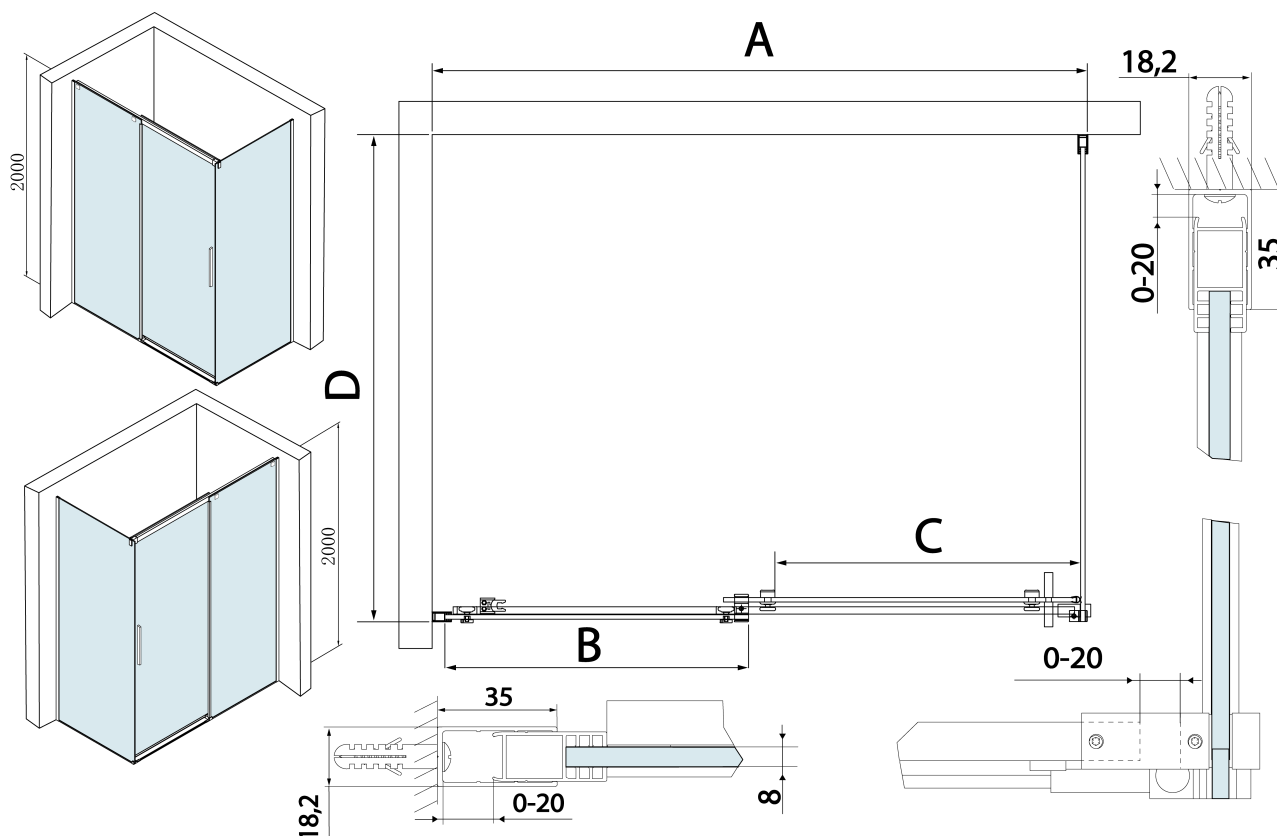

Produktový list

Objednací kód: **TL1110-5002**

THRON LINE SQUARE obdélníkový sprchový kout
1100x1000mm, hranaté pojezdy

MODEL	A	B	C	D
TL1070-500x	990-1020	458mm	396mm	680-695
TL1080-500x	990-1020	458mm	396mm	780-795
TL1090-500x	990-1020	458mm	396mm	880-895
TL1010-500x	990-1020	458mm	396mm	980-995
TL1170-500x	1090-1110	508mm	446mm	680-695
TL1180-500x	1090-1110	508mm	446mm	780-795
TL1190-500x	1090-1110	508mm	446mm	880-895
TL1110-500x	1090-1110	508mm	446mm	980-995
TL1270-500x	1190-1210	558mm	496mm	680-695
TL1280-500x	1190-1210	558mm	496mm	780-795
TL1290-500x	1190-1210	558mm	496mm	880-895
TL1210-500x	1190-1210	558mm	496mm	980-995
TL1370-500x	1290-1310	608mm	546mm	680-695
TL1380-500x	1290-1310	608mm	546mm	780-795

MODEL	A	B	C	D
TL1390-500x	1290-1310	608mm	546mm	880-895
TL1310-500x	1290-1310	608mm	546mm	980-995
TL1470-500x	1390-1410	658mm	596mm	680-695
TL1480-500x	1390-1410	658mm	596mm	780-795
TL1490-500x	1390-1410	658mm	596mm	880-895
TL1410-500x	1390-1410	658mm	596mm	980-995
TL1570-500x	1490-1510	708mm	646mm	680-695
TL1580-500x	1490-1510	708mm	646mm	780-795
TL1590-500x	1490-1510	708mm	646mm	880-895
TL1510-500x	1490-1510	708mm	646mm	980-995
TL1670-500x	1590-1610	808mm	646mm	680-695
TL1680-500x	1590-1610	808mm	646mm	780-795
TL1690-500x	1590-1610	808mm	646mm	880-895
TL1610-500x	1590-1610	808mm	646mm	980-995