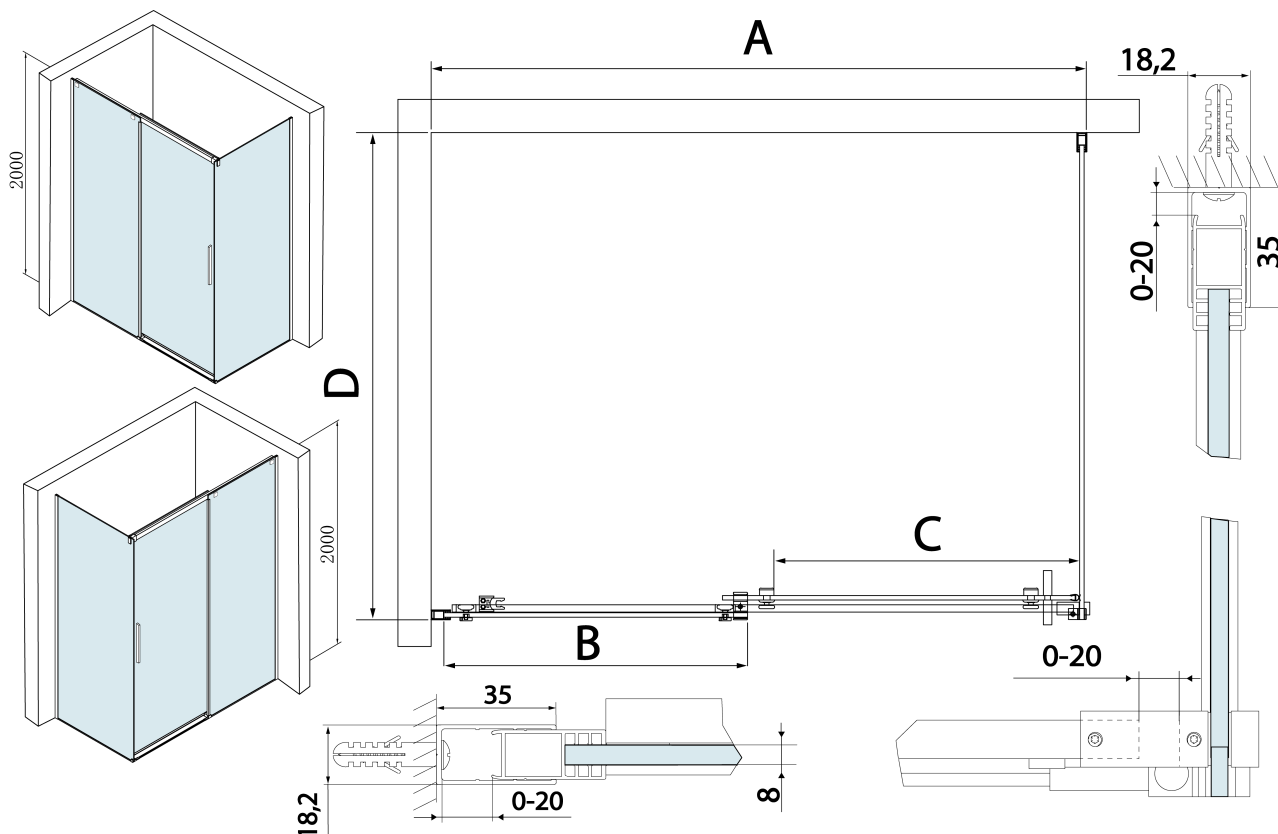

Produktový list

Objednací kód: **TL1180-5002**

THRON LINE SQUARE obdélníkový sprchový kout
1100x800mm, hranaté pojezdy

MODEL	A	B	C	D
TL1070-500x	990-1020	458mm	396mm	680-695
TL1080-500x	990-1020	458mm	396mm	780-795
TL1090-500x	990-1020	458mm	396mm	880-895
TL1010-500x	990-1020	458mm	396mm	980-995
TL1170-500x	1090-1110	508mm	446mm	680-695
TL1180-500x	1090-1110	508mm	446mm	780-795
TL1190-500x	1090-1110	508mm	446mm	880-895
TL1110-500x	1090-1110	508mm	446mm	980-995
TL1270-500x	1190-1210	558mm	496mm	680-695
TL1280-500x	1190-1210	558mm	496mm	780-795
TL1290-500x	1190-1210	558mm	496mm	880-895
TL1210-500x	1190-1210	558mm	496mm	980-995
TL1370-500x	1290-1310	608mm	546mm	680-695
TL1380-500x	1290-1310	608mm	546mm	780-795

MODEL	A	B	C	D
TL1390-500x	1290-1310	608mm	546mm	880-895
TL1310-500x	1290-1310	608mm	546mm	980-995
TL1470-500x	1390-1410	658mm	596mm	680-695
TL1480-500x	1390-1410	658mm	596mm	780-795
TL1490-500x	1390-1410	658mm	596mm	880-895
TL1410-500x	1390-1410	658mm	596mm	980-995
TL1570-500x	1490-1510	708mm	646mm	680-695
TL1580-500x	1490-1510	708mm	646mm	780-795
TL1590-500x	1490-1510	708mm	646mm	880-895
TL1510-500x	1490-1510	708mm	646mm	980-995
TL1670-500x	1590-1610	808mm	646mm	680-695
TL1680-500x	1590-1610	808mm	646mm	780-795
TL1690-500x	1590-1610	808mm	646mm	880-895
TL1610-500x	1590-1610	808mm	646mm	980-995