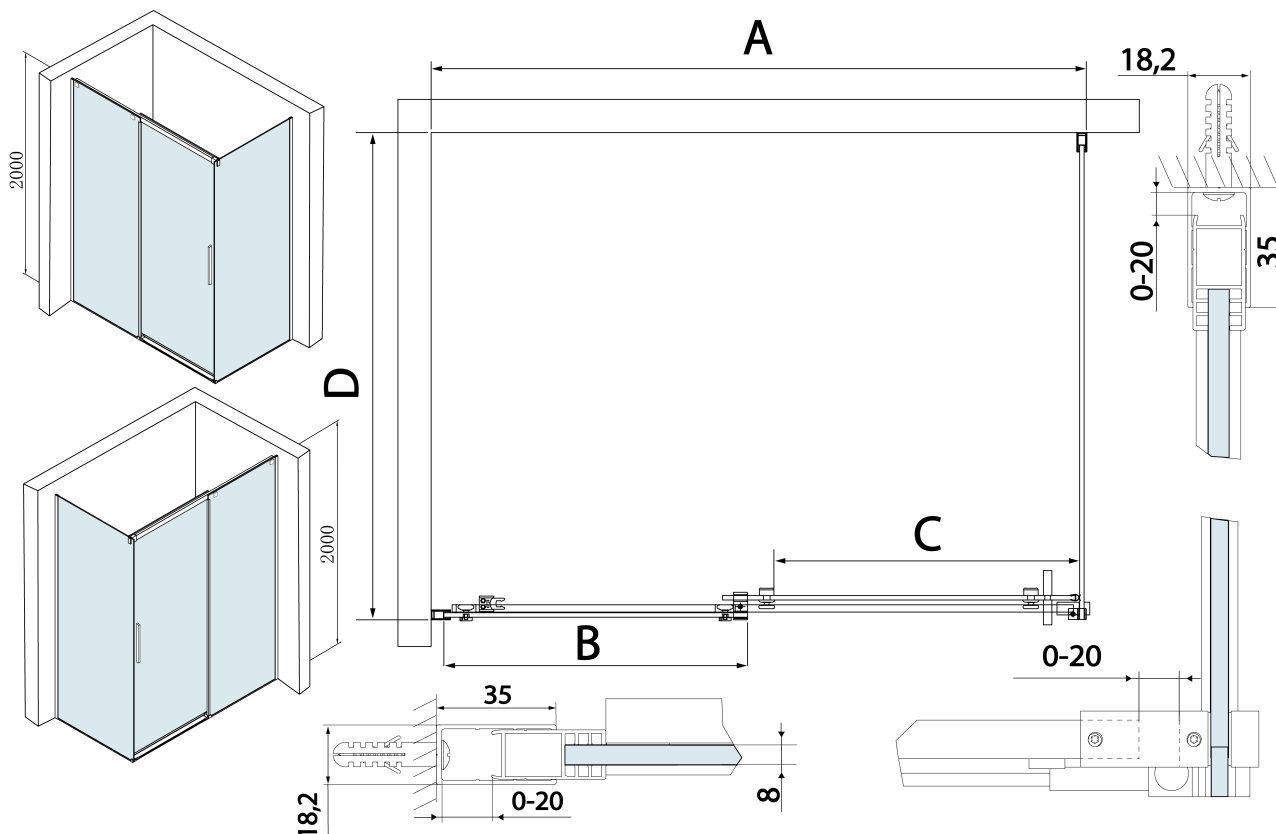

Produktový list

Objednací kód: **TL1010-5002**

THRON LINE SQUARE čtvercový sprchový kout
1000x1000mm, hranaté pojezdy

MODEL	A	B	C	D
TL1070-500x	990-1020	458mm	396mm	680-695
TL1080-500x	990-1020	458mm	396mm	780-795
TL1090-500x	990-1020	458mm	396mm	880-895
TL1010-500x	990-1020	458mm	396mm	980-995
TL1170-500x	1090-1110	508mm	446mm	680-695
TL1180-500x	1090-1110	508mm	446mm	780-795
TL1190-500x	1090-1110	508mm	446mm	880-895
TL1110-500x	1090-1110	508mm	446mm	980-995
TL1270-500x	1190-1210	558mm	496mm	680-695
TL1280-500x	1190-1210	558mm	496mm	780-795
TL1290-500x	1190-1210	558mm	496mm	880-895
TL1210-500x	1190-1210	558mm	496mm	980-995
TL1370-500x	1290-1310	608mm	546mm	680-695
TL1380-500x	1290-1310	608mm	546mm	780-795

MODEL	A	B	C	D
TL1390-500x	1290-1310	608mm	546mm	880-895
TL1310-500x	1290-1310	608mm	546mm	980-995
TL1470-500x	1390-1410	658mm	596mm	680-695
TL1480-500x	1390-1410	658mm	596mm	780-795
TL1490-500x	1390-1410	658mm	596mm	880-895
TL1410-500x	1390-1410	658mm	596mm	980-995
TL1570-500x	1490-1510	708mm	646mm	680-695
TL1580-500x	1490-1510	708mm	646mm	780-795
TL1590-500x	1490-1510	708mm	646mm	880-895
TL1510-500x	1490-1510	708mm	646mm	980-995
TL1670-500x	1590-1610	808mm	646mm	680-695
TL1680-500x	1590-1610	808mm	646mm	780-795
TL1690-500x	1590-1610	808mm	646mm	880-895
TL1610-500x	1590-1610	808mm	646mm	980-995